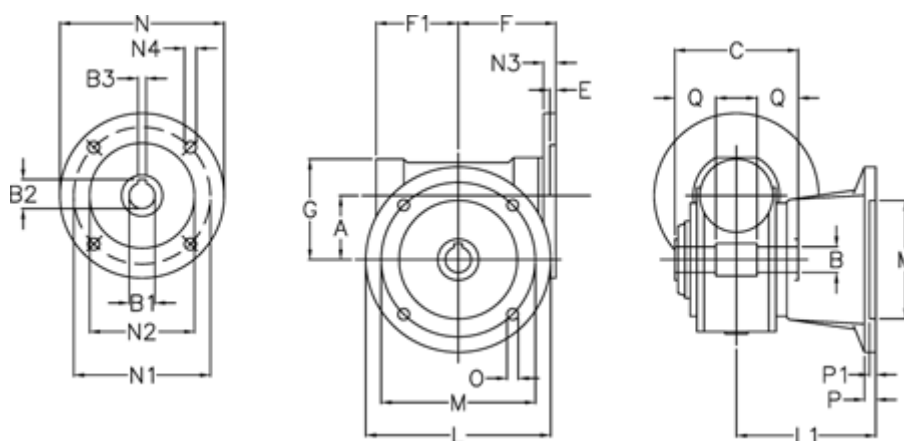

Article number: 390204401462810
 Description: Worm gear
 VF 44-FA2-14-71B14

Measures

A = 44.6	F1 = 54	N2 = 70
B = 18 H7	G = 71	N3 = 10
B1 E7 = 14	L = 110	N4 = 7
B2 = 16.3	L1 = 90	O = 8.5
B3 H9 = 5	M = 87	P = 9
C = 64	M1 = 60	P1 = 7
E = 2	N = 105	Q = 24.5
F = 65	N1 = 85	